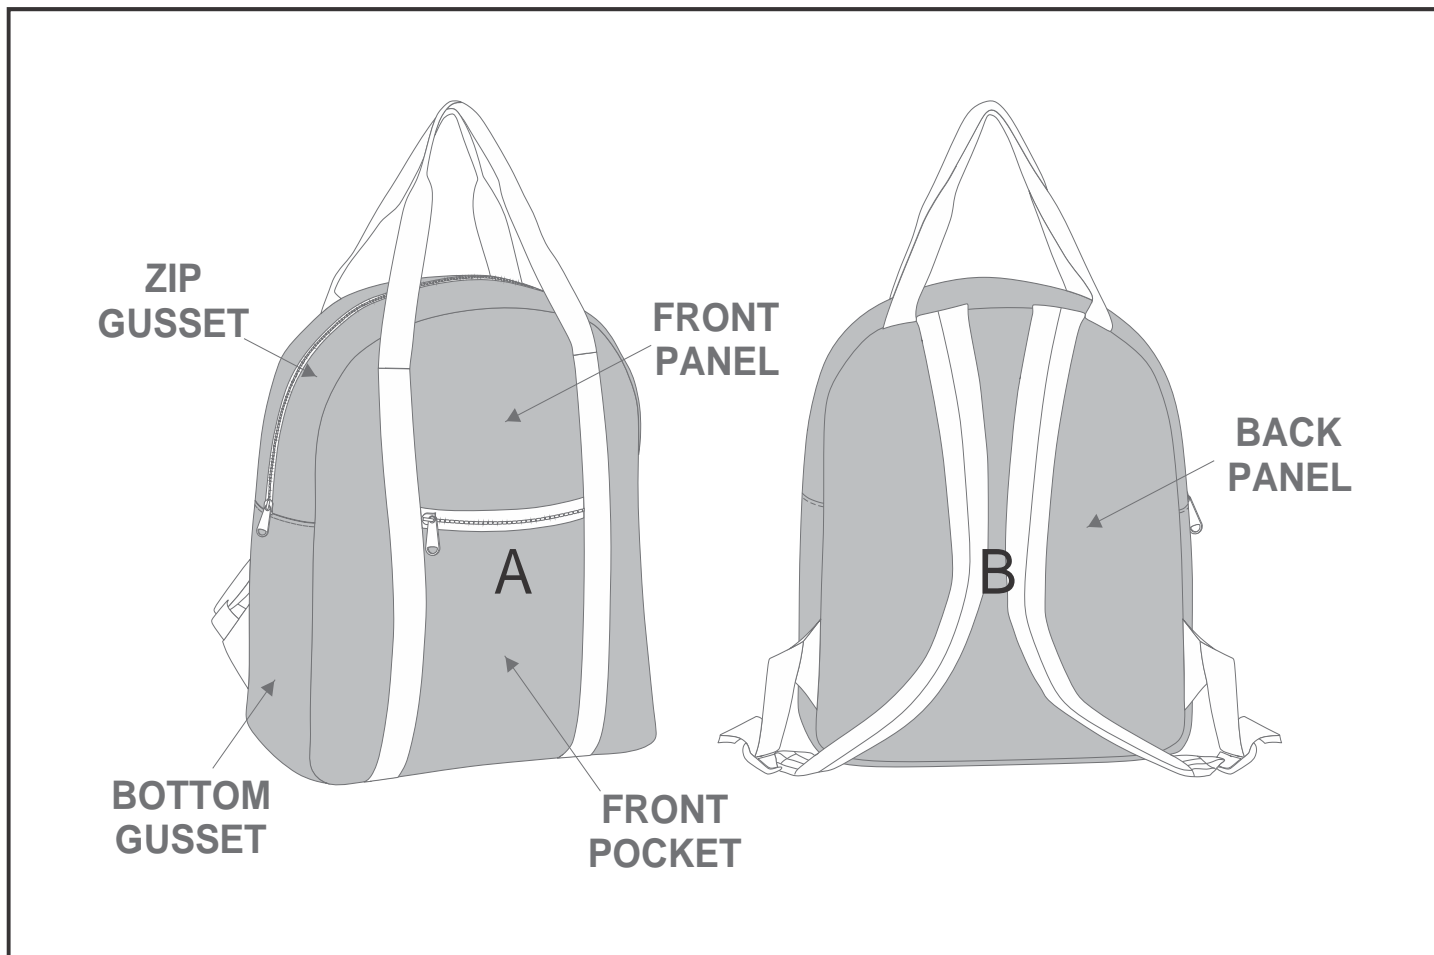

# BC-HP-30-G

Hoppla Motley Backpack

## Need to know:

- Includes 1-Position Sublimation (setup fees apply)

- Please Note: We cannot guarantee 100% logo Alignment on all Brandable Panels.

## Branding Options:

Position	Branding Method (Branding Code)	No. of Colours	Dimension
A	Custom Sublimation A (CPSUB-A)	Full Colour	759mm wide x 839mm high